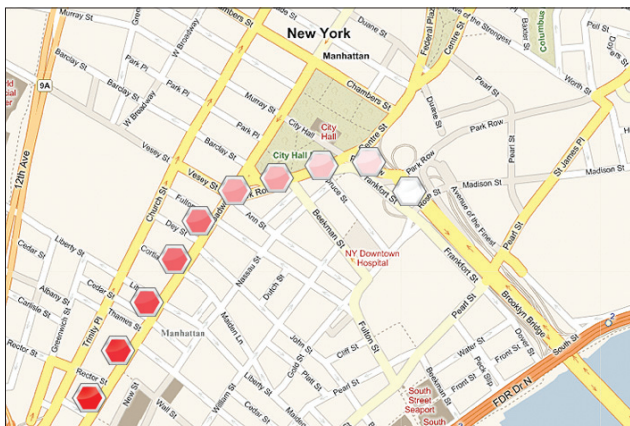

SOFTWARE INSTALLED

COMPUTER STOLEN

THEFT REPORTED

COMPUTRACE CALLS IN

LOCATION TRACKED

COMPUTER RECOVERED

COMPUTER RETURNED

Absolute® Software specializes in technology and services for the management and security of mobile computers and smartphones.

Products

For consumers and small businesses, we provide Computrace® LoJack® for Laptops

For larger businesses, we provide:

- Computrace Complete
- Computrace Plus
- Computrace Data Protection
- Absolute Track
- Computrace Mobile

Our technology allows us to work closely with police around the world to help them recover stolen property, catch criminals, and solve crimes.

If a computer with Computrace technology is stolen and the crime is reported to you, we can provide you with tracking information and the necessary documentation to procure search warrants and aid your investigation.

Tracking Stolen Computers

Once a computer is reported stolen, the next time it connects to the internet the Absolute Theft Recovery Team will launch an investigation, forensically mining the computer using a variety of procedures, including key captures, registry and file scanning, geolocation, and other investigative techniques to determine who has the computer and what they're doing with it.

Most importantly, we will use our technology to pinpoint the physical location of the computer and work closely with you to recover the stolen property.

Theft Recovery Team

The Absolute Theft Recovery Team helps to return thousands of computers to their rightful owners each year. Our team is staffed by former police officers and law enforcement professionals who have worked hard to build positive relationships with police and security agencies around the world. Knowing how law enforcement works has helped Absolute Software achieve the highest recovery rate in the industry.

Since our background is in law enforcement, we know exactly what you need to carry out a successful investigation. Using our technology, we collect information and do all the paperwork – providing it to you so it can easily be used as evidence to trace IP addresses, obtain search warrants and to detect the crime.

Examples of evidence gathered includes:

- IP address of user account
- Detailed information of the unauthorized user or thief
- The physical location of the stolen computer using geolocation maps
- Intelligence on related criminality